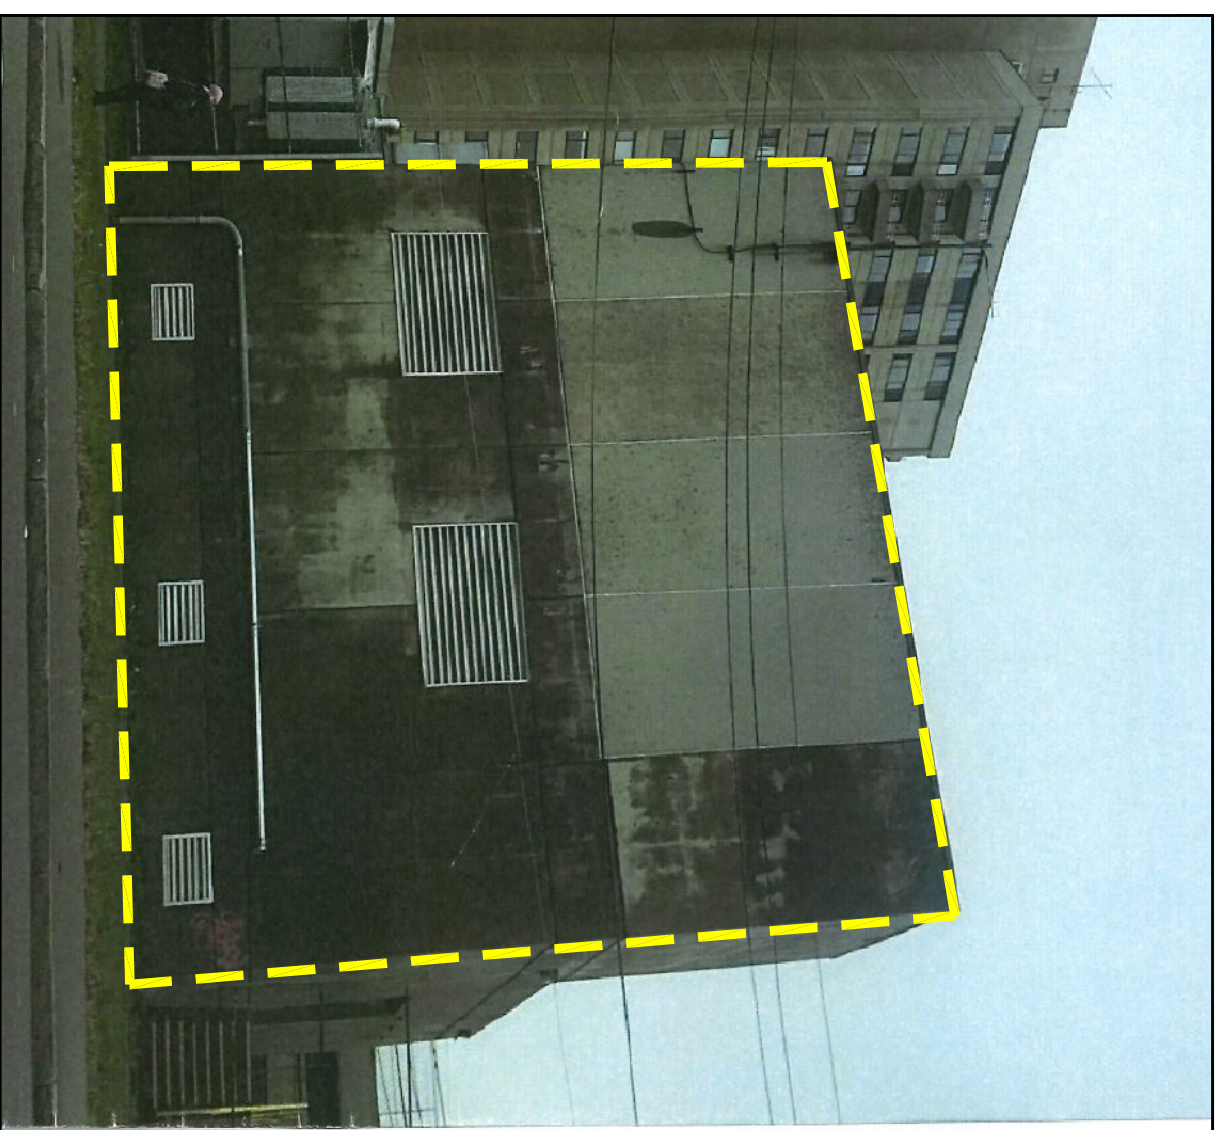

DIMENSIONS OF PROPOSED MURAL LOCATION
= 40' WIDE X 35' HIGH

PHOTO OF PROPOSED MURAL LOCATION
(COORDINATES = 42.411917, -70.992903)

The City of
REVERE, MASSACHUSETTS
 Department of Strategic Planning and Economic Development

PUBLIC ART MURAL PROJECT
MBTA OWNED BUILDING AT BUTLER CIRCLE

Scale: As Noted	Date: January 15, 2021
Job No./File Name BUTLER CIRCLE PUBLIC ART.DWG	Drawn By: MBK
	Plan No.