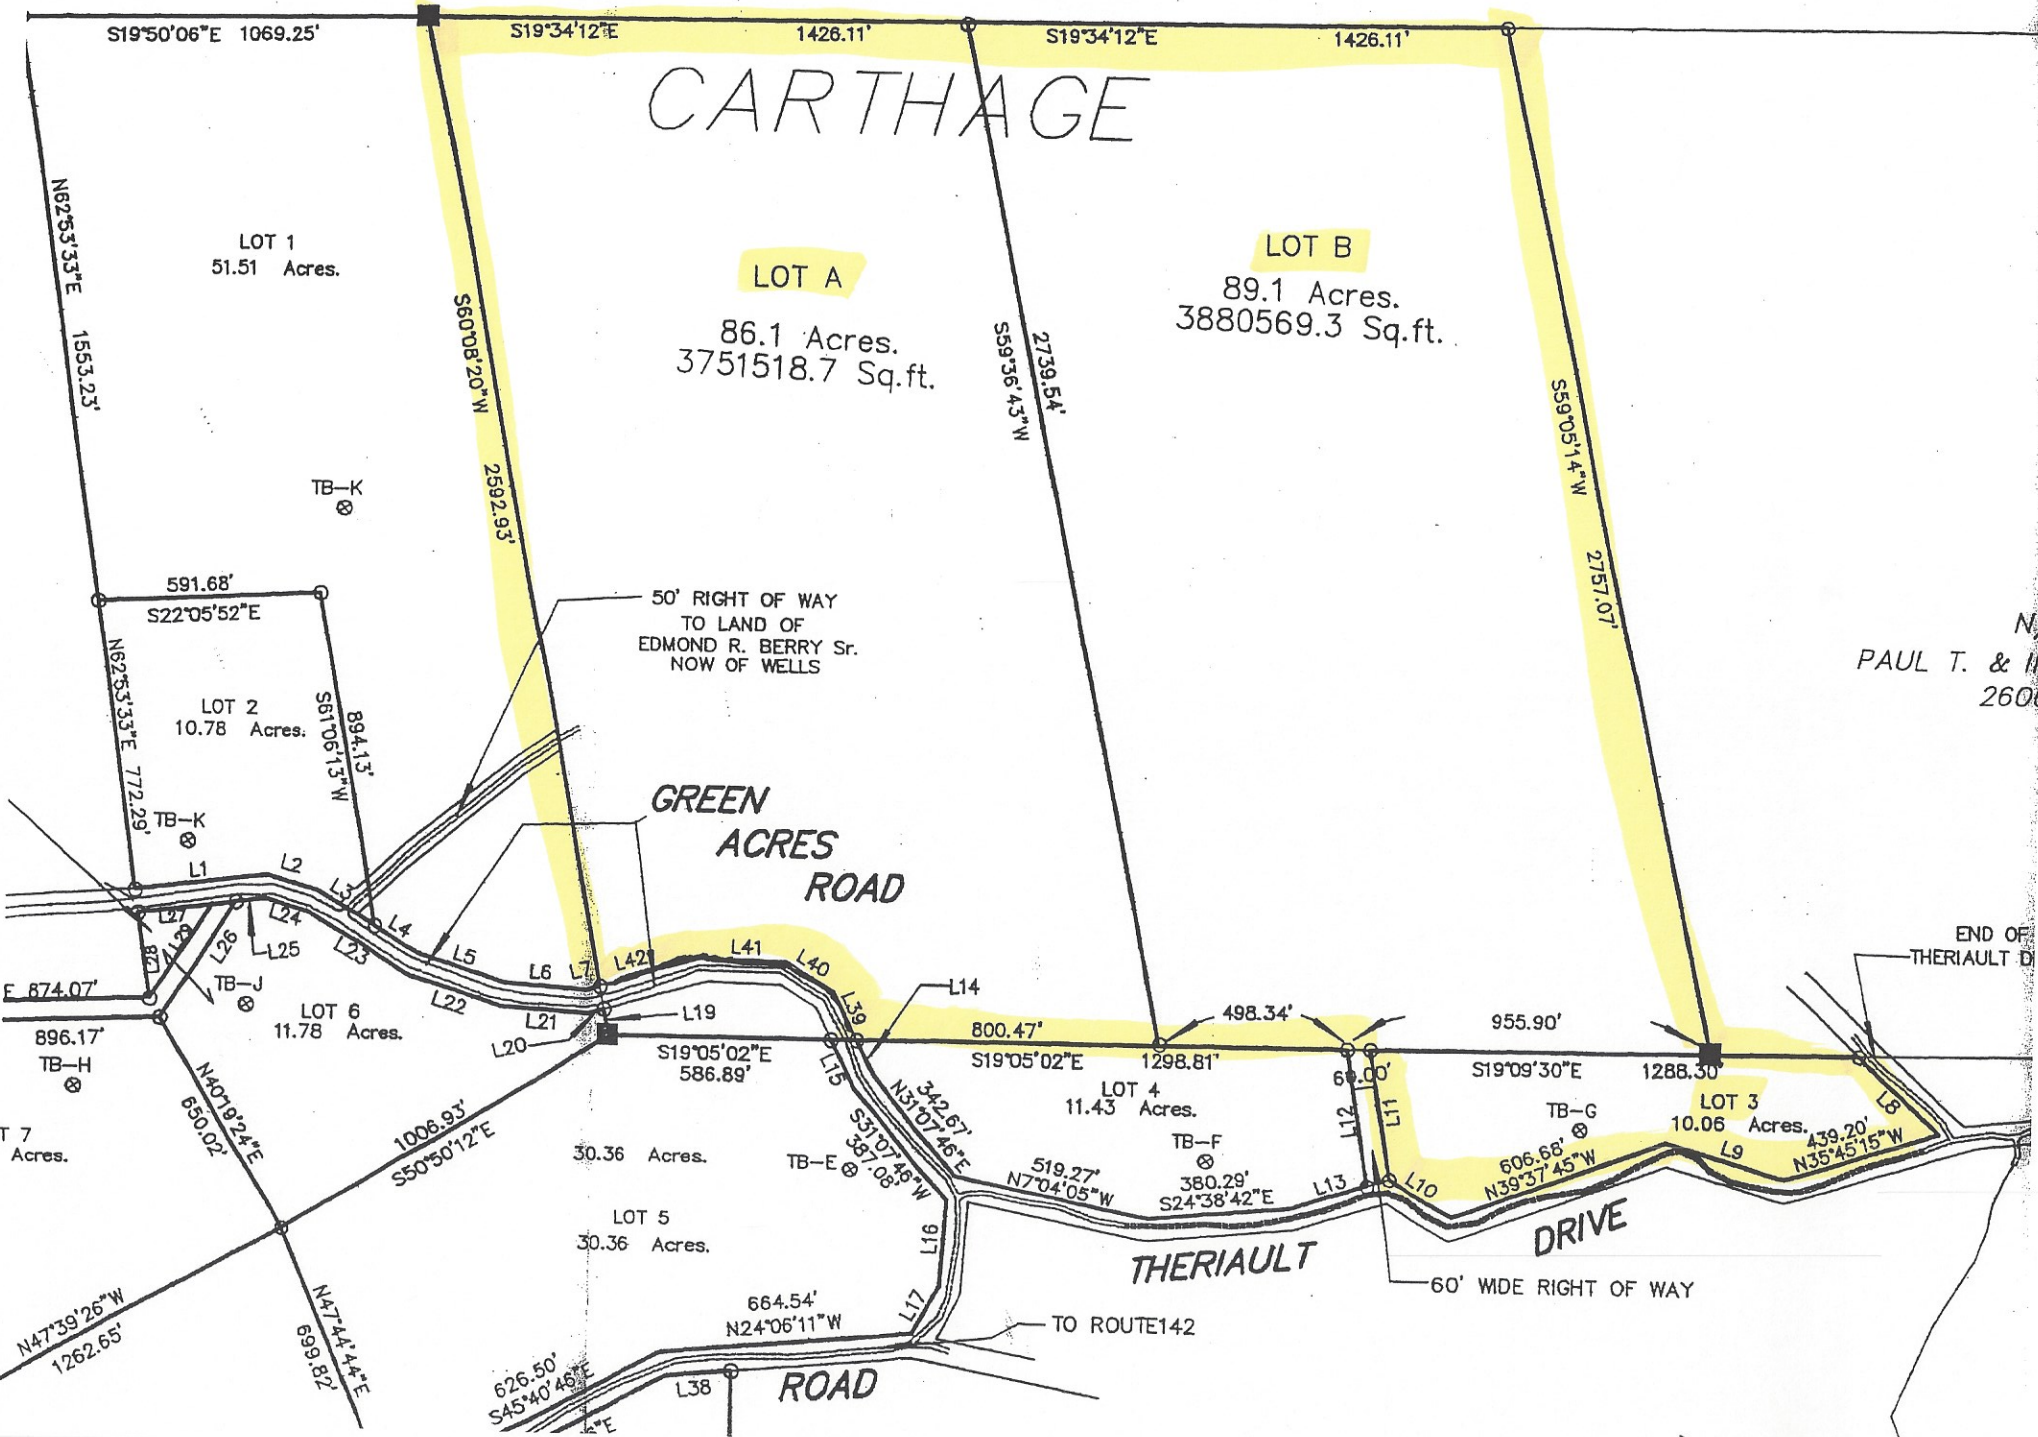

## CARTHAGE

LOT 1  
51.51 Acres.

LOT A  
86.1 Acres.  
3751518.7 Sq.ft.

LOT B  
89.1 Acres.  
3880569.3 Sq.ft.

PAUL T. & M  
2600

GREEN  
ACRES  
ROAD

THERIAULT

DRIVE

ROAD

END OF  
THERIAULT D

TO ROUTE 142

60' WIDE RIGHT OF WAY

T 7  
Acres.

LOT 6  
11.78 Acres.

LOT 5  
30.36 Acres.

LOT 4  
11.43 Acres.

LOT 3  
10.06 Acres.