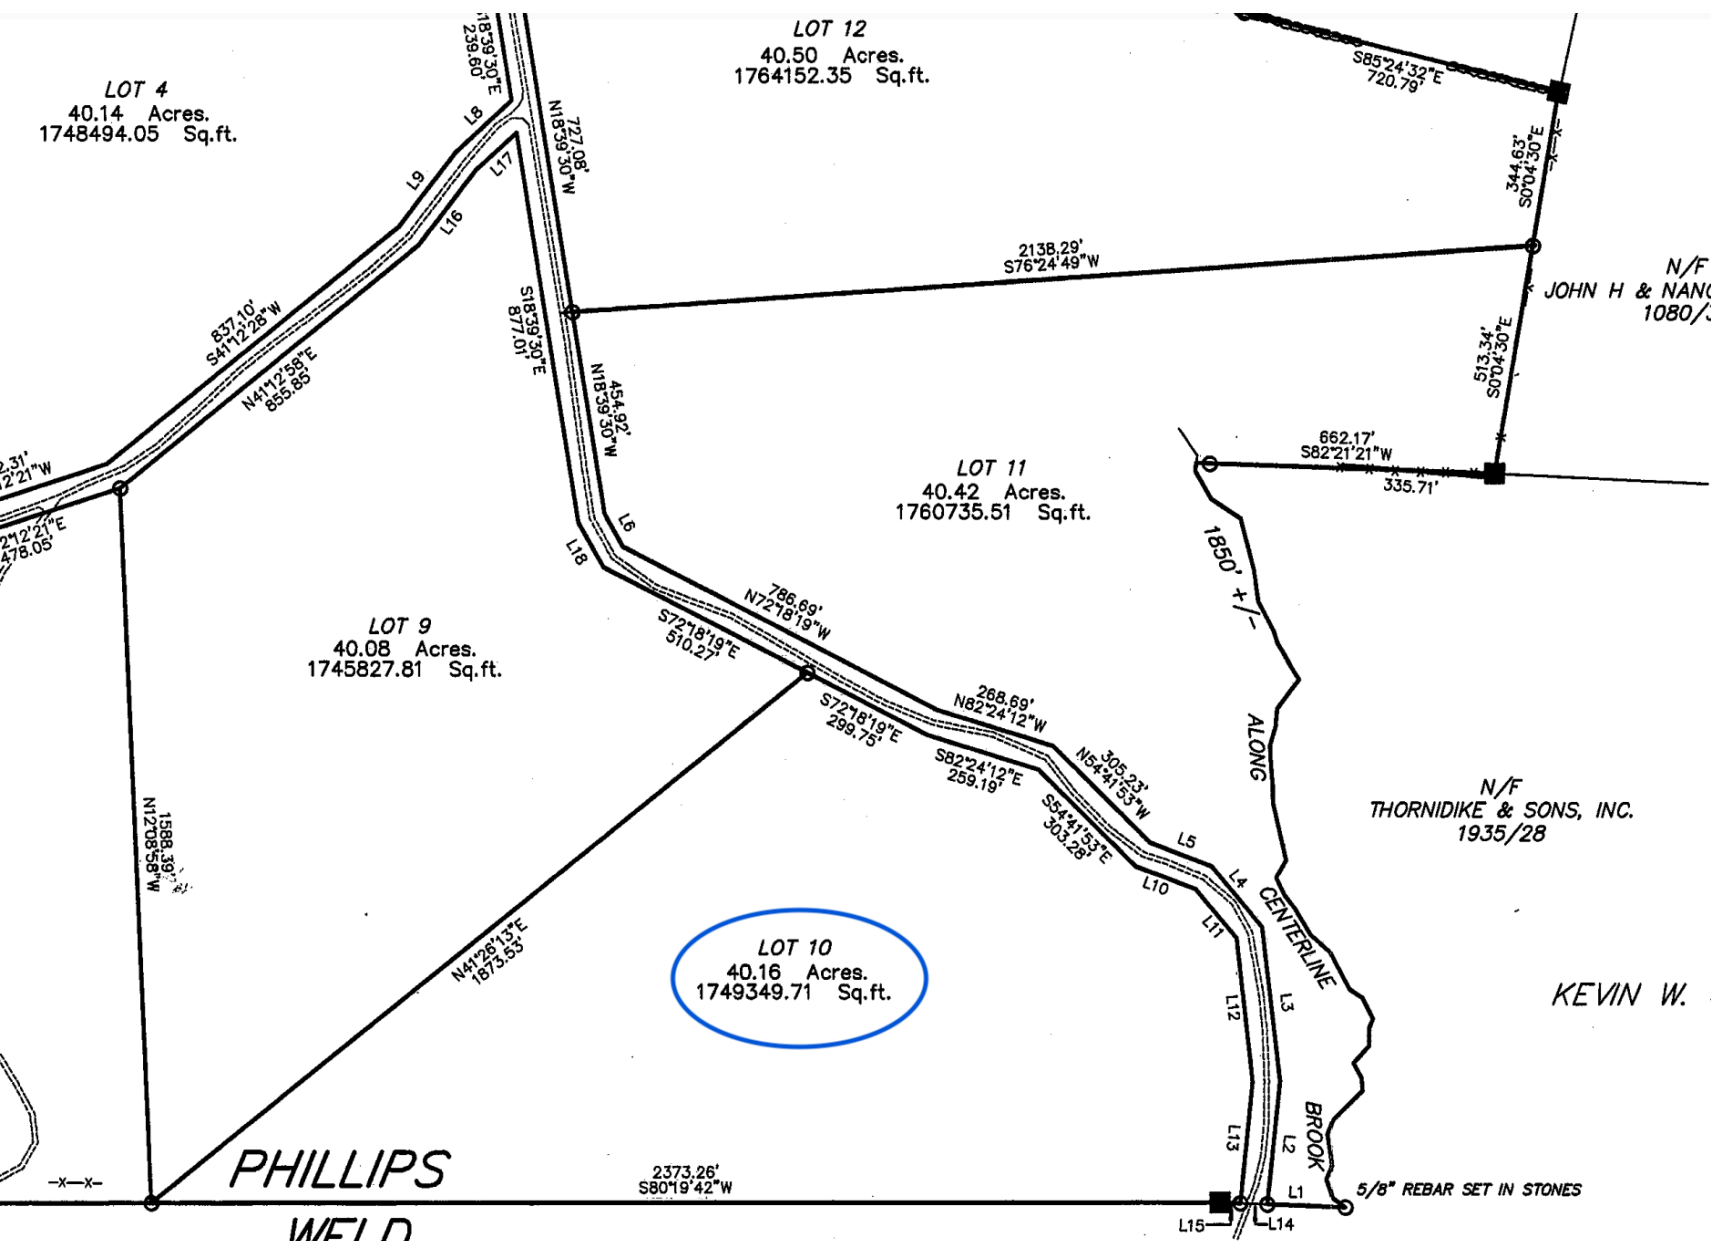

LOT 4  
40.14 Acres.  
1748494.05 Sq.ft.

LOT 12  
40.50 Acres.  
1764152.35 Sq.ft.

LOT 11  
40.42 Acres.  
1760735.51 Sq.ft.

LOT 9  
40.08 Acres.  
1745827.81 Sq.ft.

LOT 10  
40.16 Acres.  
1749349.71 Sq.ft.

N/F  
JOHN H & NANCY L. LEWIS  
1080/33

N/F  
THORNIDIKE & SONS, INC.  
1935/28

KEVIN W. CULLENBERG PLS 1278

PHILLIPS  
WELD

SEAL