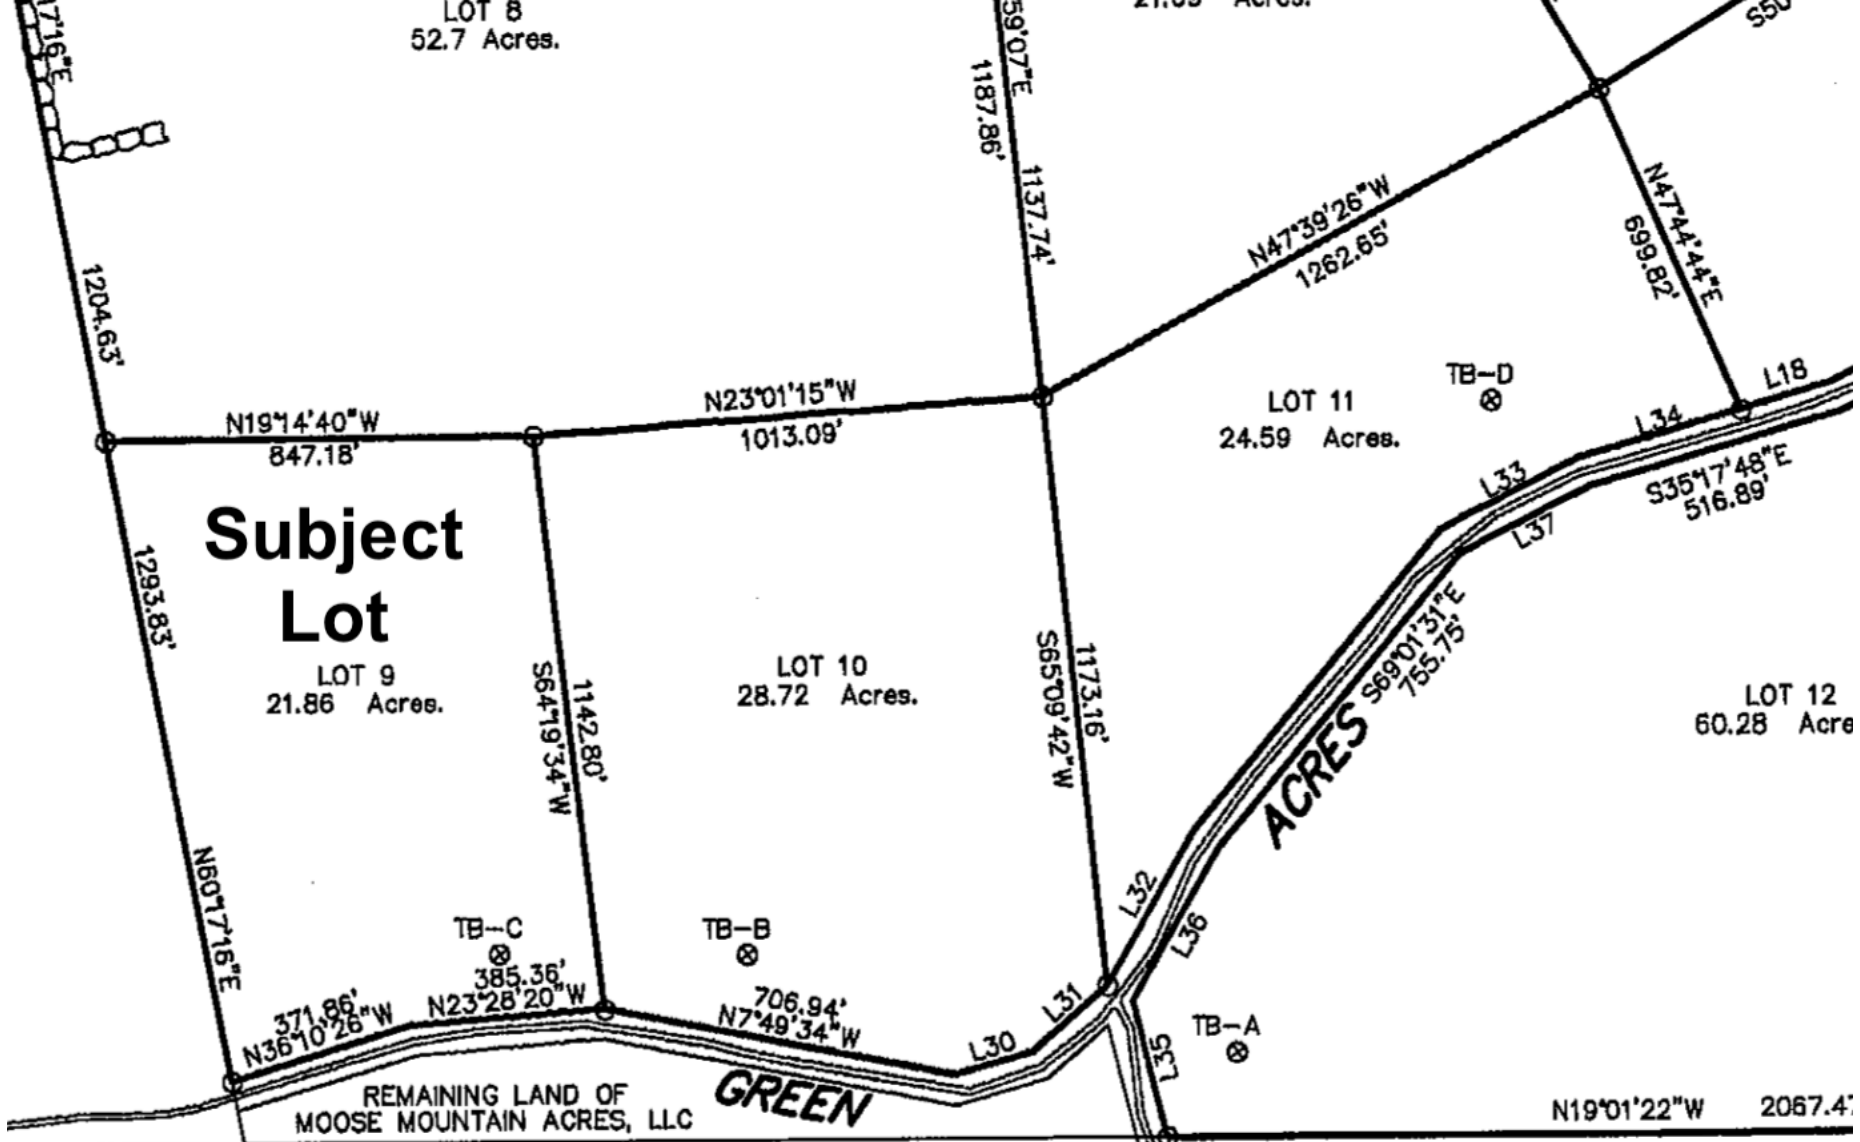

LOT 8  
52.7 Acres.

21.05 Acres.

**Subject Lot**

LOT 9  
21.86 Acres.

LOT 10  
28.72 Acres.

LOT 11  
24.59 Acres.

LOT 12  
60.28 Acre

REMAINING LAND OF  
MOOSE MOUNTAIN ACRES, LLC

**GREEN**

**ACRES**

**GRANT**

N/F  
ESE, LLC  
2550/97

N19°01'22"W 2067.4'

N19°14'40"W  
847.18'

N23°01'15"W  
1013.09'

N47°39'26"W  
1262.65'

N47°44'44"E  
699.82'

1204.63'

1293.83'

N60°17'16"E

1142.80'  
564°19'34"W

1173.16'  
S65°09'42"W

S35°17'48"E  
516.89'

371.86'  
N36°10'26"W

385.36'  
N23°28'20"W

706.94'  
N7°49'34"W

S69°01'31"E  
755.75'

L30

L31

L32

L36

L35