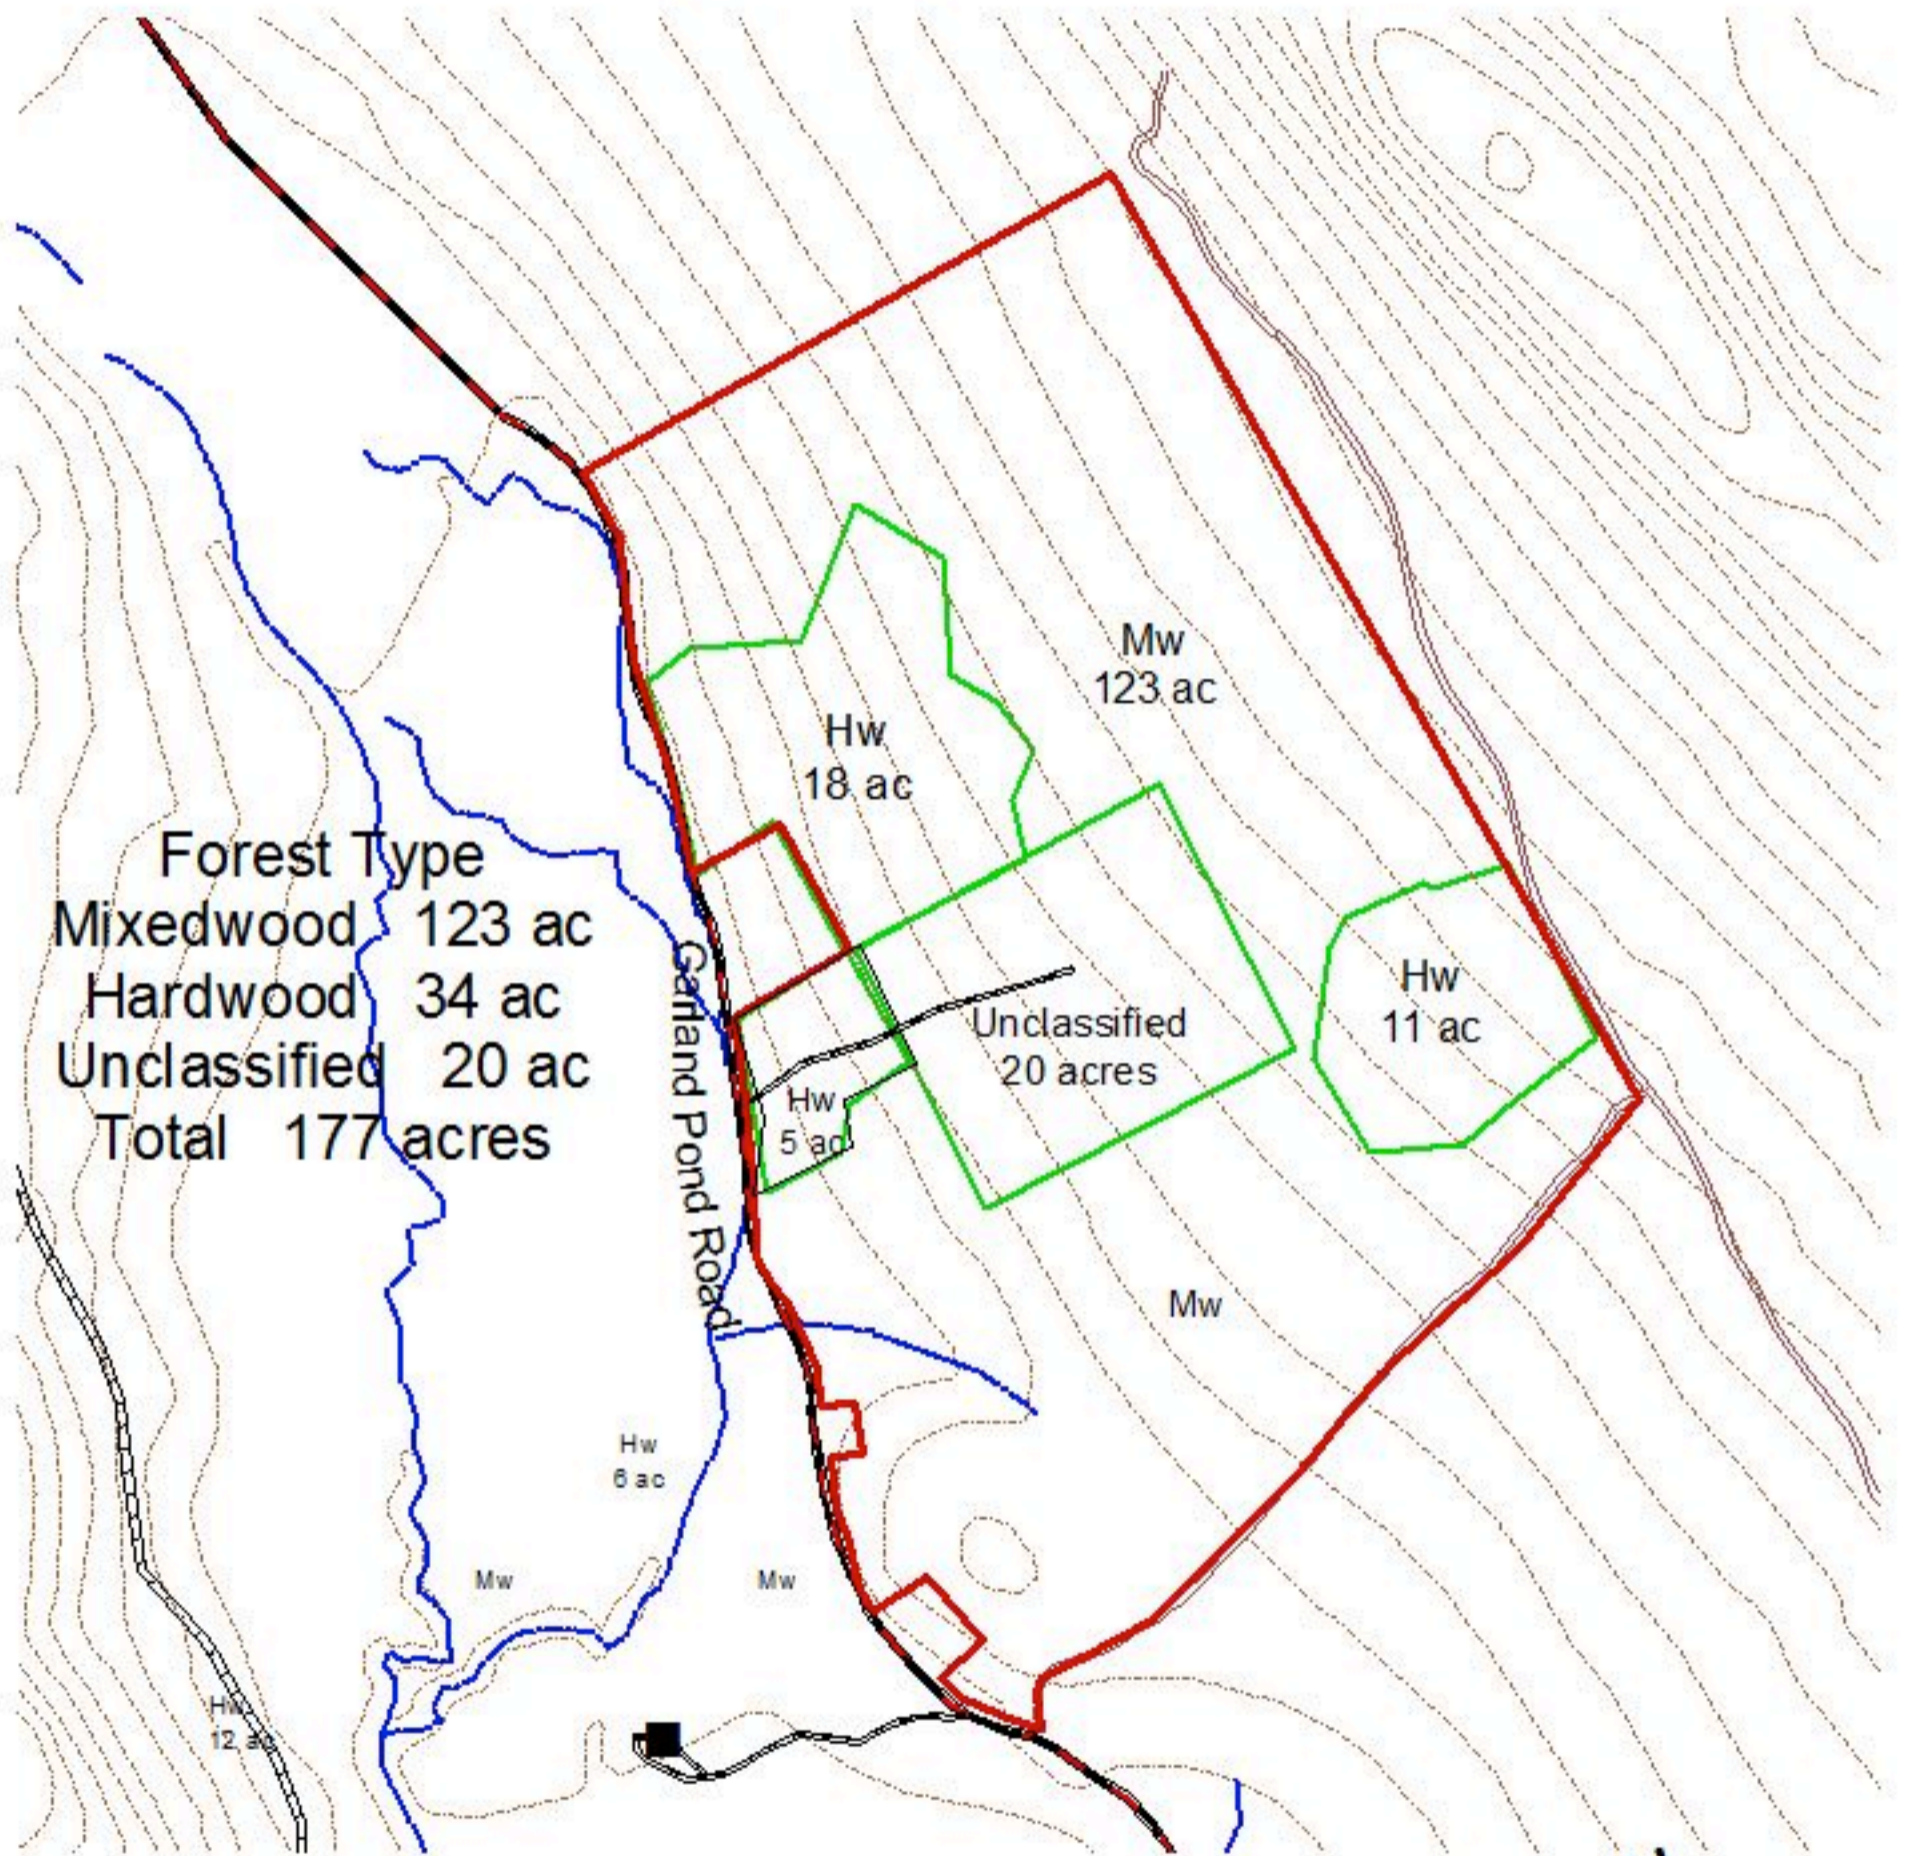

# Cooke Lot

## Map 14; Lot 9

### Byron, Maine

- Cooke Lot, shp
- Private Road
- Town Line
- Roads**
- Public
- Summer
- Dry-Season
- Snow
- Trail
- Other
- Flowline
- Railroad
- Stream
- Contour
- Forest type

750 0 750 Feet

Not a survey map, sketched from various maps. Brian Milligan 1-4-18.